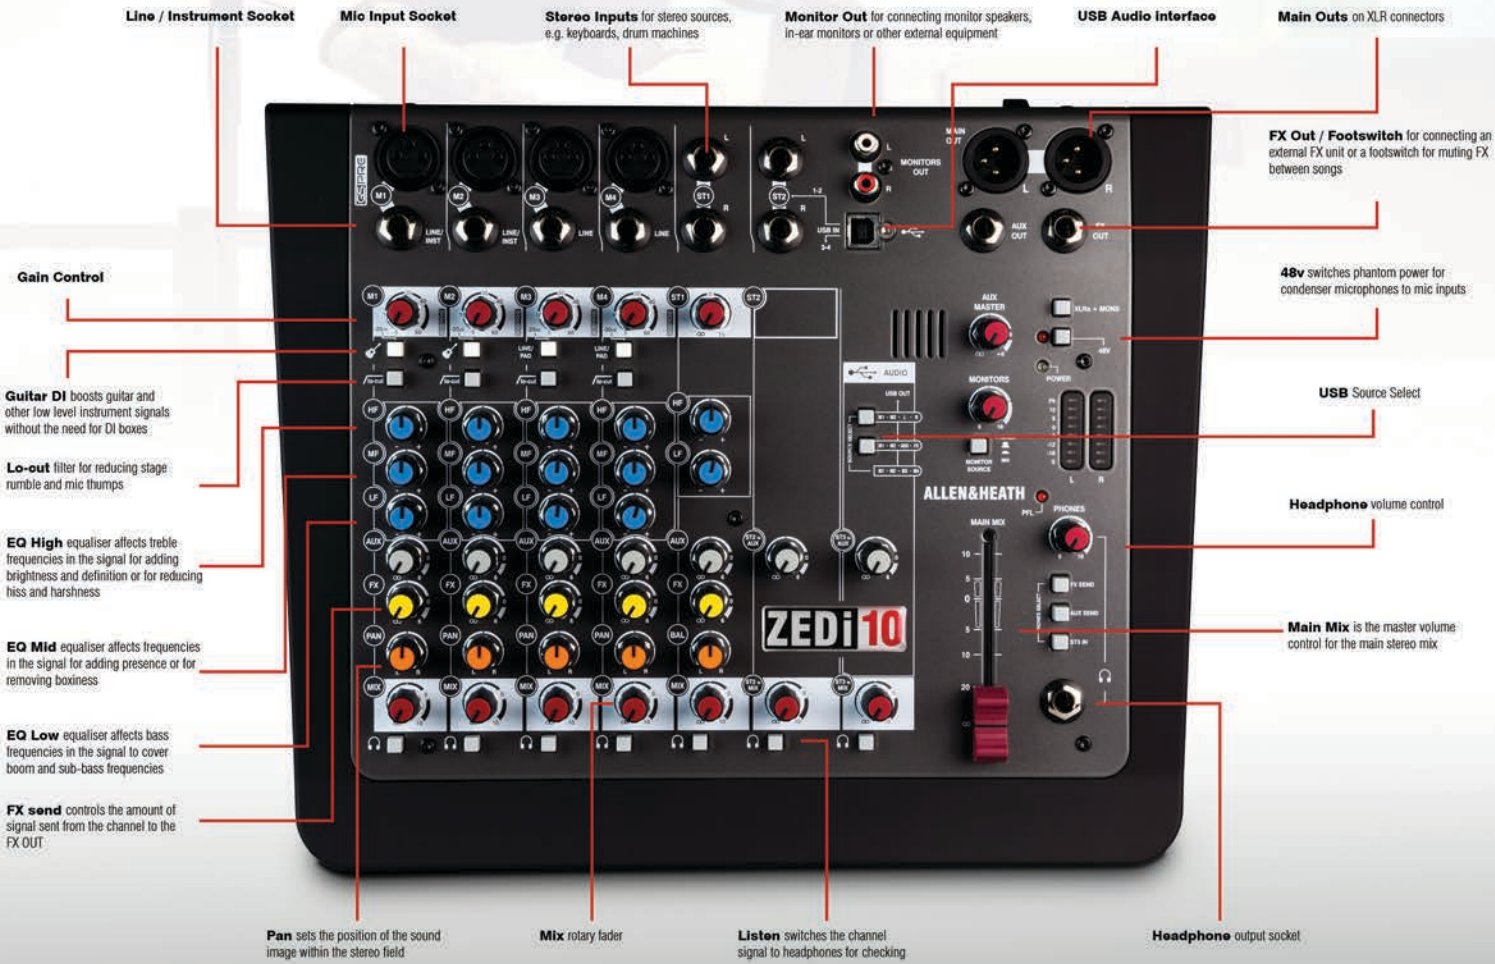

ZEDi10

ALLEN & HEATH