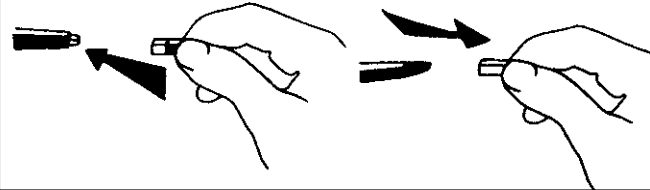

CLUB

3 g

SCRATCH

4 g

DIGITAL

4 g

WARNING: This phono cartridge is only for mounting on tonearms and must not be used for other purposes.

Get more information about
Ortofon DJ cartridges