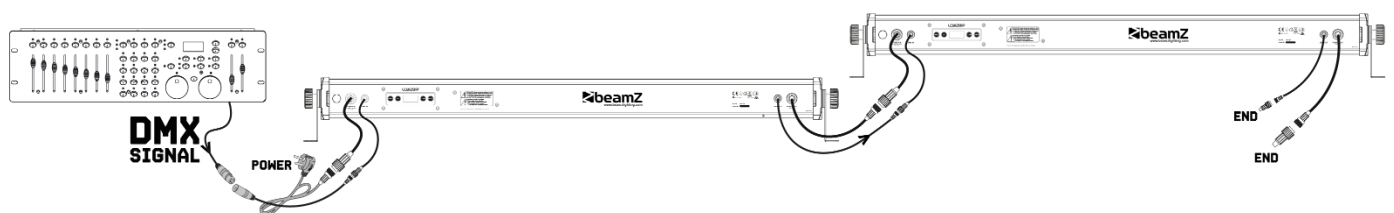

DMX512 CONTROL