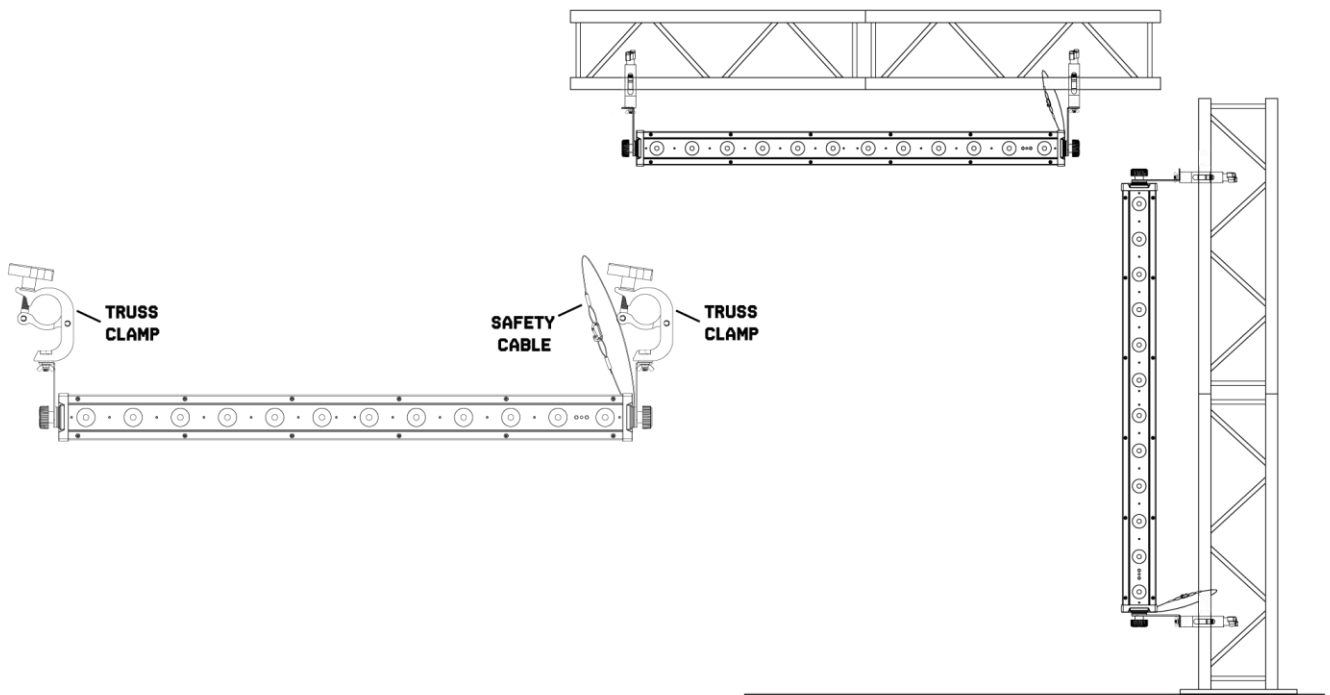

CONTROL MENU

MENU	DESCRIPTION	
ADDR	9Ch	DMX address and DMX mode setting
	5Ch	
	4Ch	
	3Ch	
STAT	S01-19	Static colours
AUTO	Au 1-9	Auto program
SPEED	SP 1-9	Speed
COLO	r000-255	Manual colour setting
	g000-255	
	b000-255	
	A000-255	
DIMM	dl1-dl9	Master dimming
FADE	FA 0-9	Fading program
FLAS	FL0-9	Flash program
SLAV	Slave	Slave function
PASS	on/off	Enable or disable the lock passcode on display
INFR	on/off	Enable or disable IR remote

RIGGING