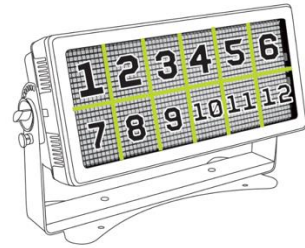

16 CHANNELS

CHANNEL	FUNCTION	VALUE	DESCRIPTION
1	Dimmer	000-255	Master dimmer 0-100%
2	Strobe	000-255	Beam flash intensity, from slow to fast
3	Special effect	000-255	Choose between several effects
4	Speed of effect	000-255	Speed of special effect from channel 3
5	Section 1	000-255	Dimmer 0-100%
6	Section 2	000-255	Dimmer 0-100%
7	Section 3	000-255	Dimmer 0-100%
8	Section 4	000-255	Dimmer 0-100%
9	Section 5	000-255	Dimmer 0-100%
10	Section 6	000-255	Dimmer 0-100%
11	Section 7	000-255	Dimmer 0-100%
12	Section 8	000-255	Dimmer 0-100%
13	Section 9	000-255	Dimmer 0-100%
14	Section 10	000-255	Dimmer 0-100%
15	Section 11	000-255	Dimmer 0-100%
16	Section 12	000-255	Dimmer 0-100%