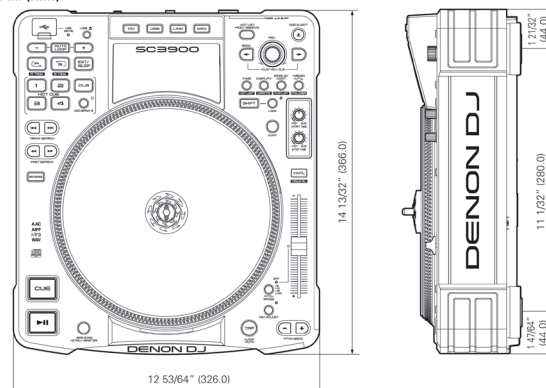

General

USB MIDI input/output	IN:1 ch, OUT:1 ch MIDI 1.0, USB B
Power supply:	
U.S.A. and Canada models:	AC 120V, 60 Hz
EU ,U.K. and Asia/Pacific models:	AC 230V, 50 Hz
Power consumption:	30 W
Operational temperature:	+5°C – +35°C
Operational humidity:	25% – 85%
Storage temperature:	-20°C – +60°C

For the purpose of improvement, the specifications and design are subject to change without notice.

Unit: in. (mm)