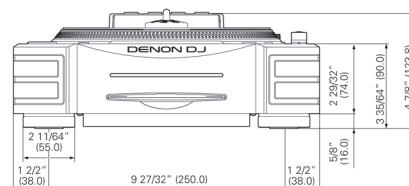

For the purpose of improvement, the specifications and design are subject to change without notice.

Unit: in. (mm)

Weight: 12 lbs 12.6 oz (5.8 kg)