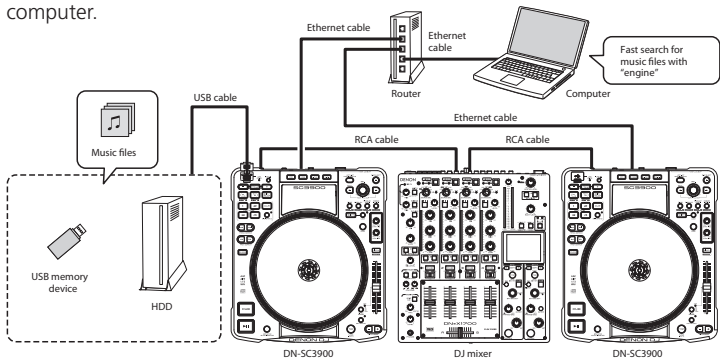

--DJ Switch
SC3900 endorsee
3x World DMC Champion

DJ SWITCH | www.djswitchbeatz.co.uk

HYBRID MIDI control of DVS applications

PLAYER LINK functionality for ENGINE and USB devices
see reverse side

DENON DJ

WWW.DENONDJ.COM

SC3900:

Specifications

Player Link

Prepare the perfect set in the studio or on a computer at home, then export it to a USB stick or Hard Disk Drive and have everything needed for your DJ performance in a device small enough to fit in your pocket. Then, when it's time to perform simply plug in and play, even sharing that one drive's files with up to three other compatible players over an inexpensive network router.

Player Link with ENGINE

Additionally, playback of files on your PC or MAC is possible with the included ENGINE music management software which doesn't even require a high specification computer to work quickly and efficiently. With file searching speeds that leaves most other software standing still, ENGINE's power is achieved by leaving the taxing audio processing at the player so the software is free to run, before and during your performance, utilizing the full capabilities of your computer.

Features

Multi-player/multi-storage playback

Connect up to four SC3900s to a computer with ENGINE installed and all four media players can play files from that computer. Additionally, you can share files from one USB drive across all four units with ENGINE's advanced search functions