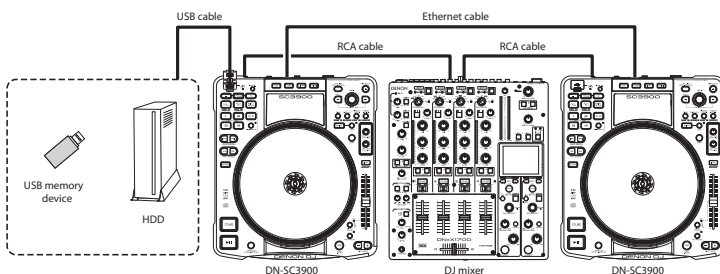

--DJ Switch
SC3900 endorsee
3x World DMC Champion

DJ SWITCH | www.djswitchbeatz.co.uk

HYBRID MIDI control of DVS applications

PLAYER LINK functionality for ENGINE and USB devices
see reverse side

DENON DJ

WWW.DENONDJ.COM

SC3900:

Specifications

Player Link

Prepare the perfect set in the studio or on a computer at home, then export it to a USB stick or Hard Disk Drive and have everything needed for your DJ performance in a device small enough to fit in your pocket. Then, when it's time to perform simply plug in and play, even sharing that one drive's files with up to three other compatible players over an inexpensive network router.